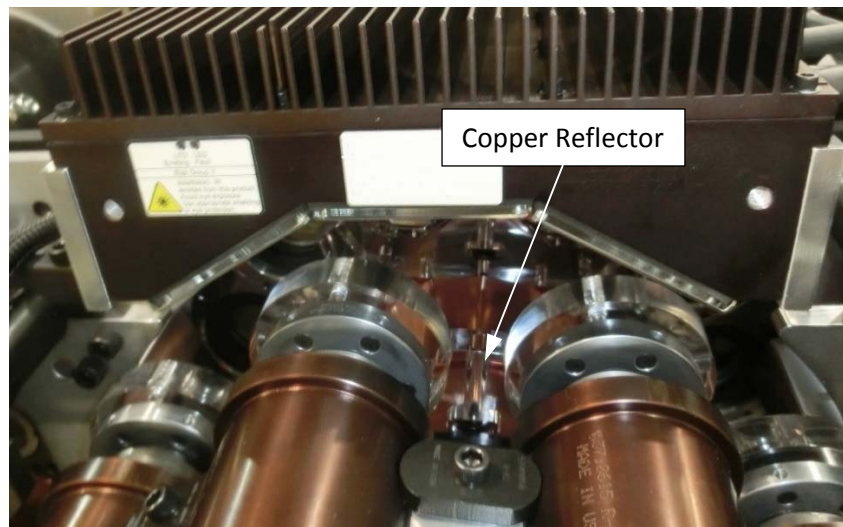

## STAINLESS REFLECTORS

For a number of years Belvac has provided Light Tester turrets utilizing LED lighting providing efficient and effective leak testing in Necker systems. Through continuous improvement, the system capabilities of the most recent BV40 series Light Testers have established a benchmark far exceeding industry accepted minimum standards.

Testing has conclusively proven the BV40 series Light Tester provides an opportunity to replace the copper plated reflectors typically associated with Light Testers with a more robust stainless steel version.

Stainless steel reflectors will be more resistant to deformation during can jams, less susceptible to scratching and oxidation, and still provide leak detection exceeding minimum standards by 300% or more.